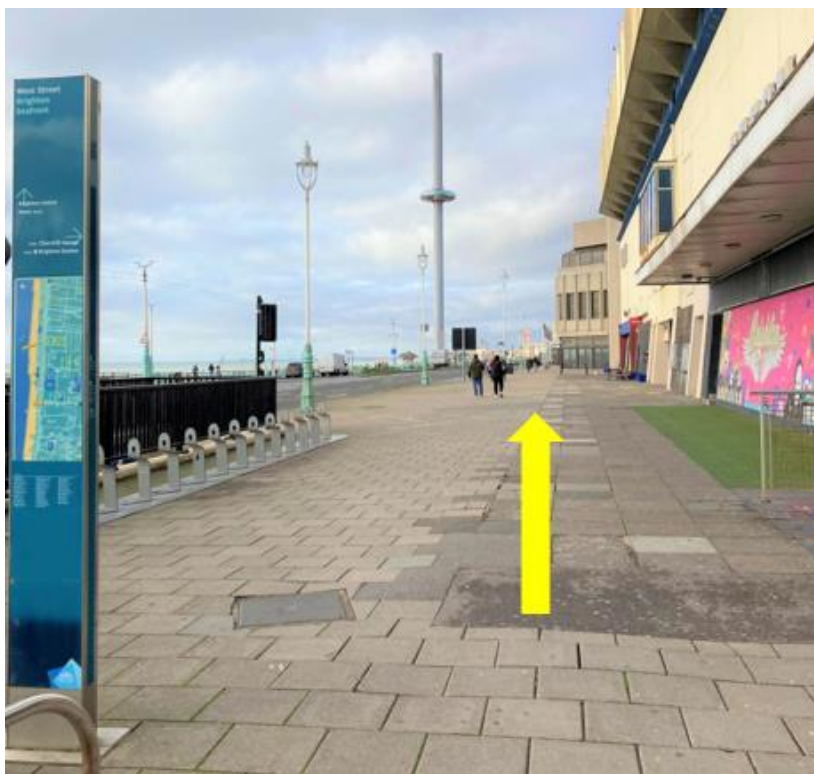

Churchill Square bus stops (shopping centre side) to Kings Road – front entrance of the Brighton Centre

Distance 0.3 mile, approx. 6 minutes

**Follow the path with the Churchill Square shopping centre to your right.**

**Continue straight ahead past Metro Bank.**

**At the corner of Waterstones, turn right onto West Street.**

**Continue down West Street.**

Take care when crossing towards Wetherspoons, this is an entrance to Churchill Square car park.

Continue down West Street.

**Continue down West Street.**

**Cross over at the traffic lights and continue straight ahead towards the sea.**

**At the bottom of West Street, turn right onto Kings Road.**

**Follow the path towards the Brighton Centre.**

**Continue along the front of the Brighton Centre.**

Front entrance to the Brighton Centre.