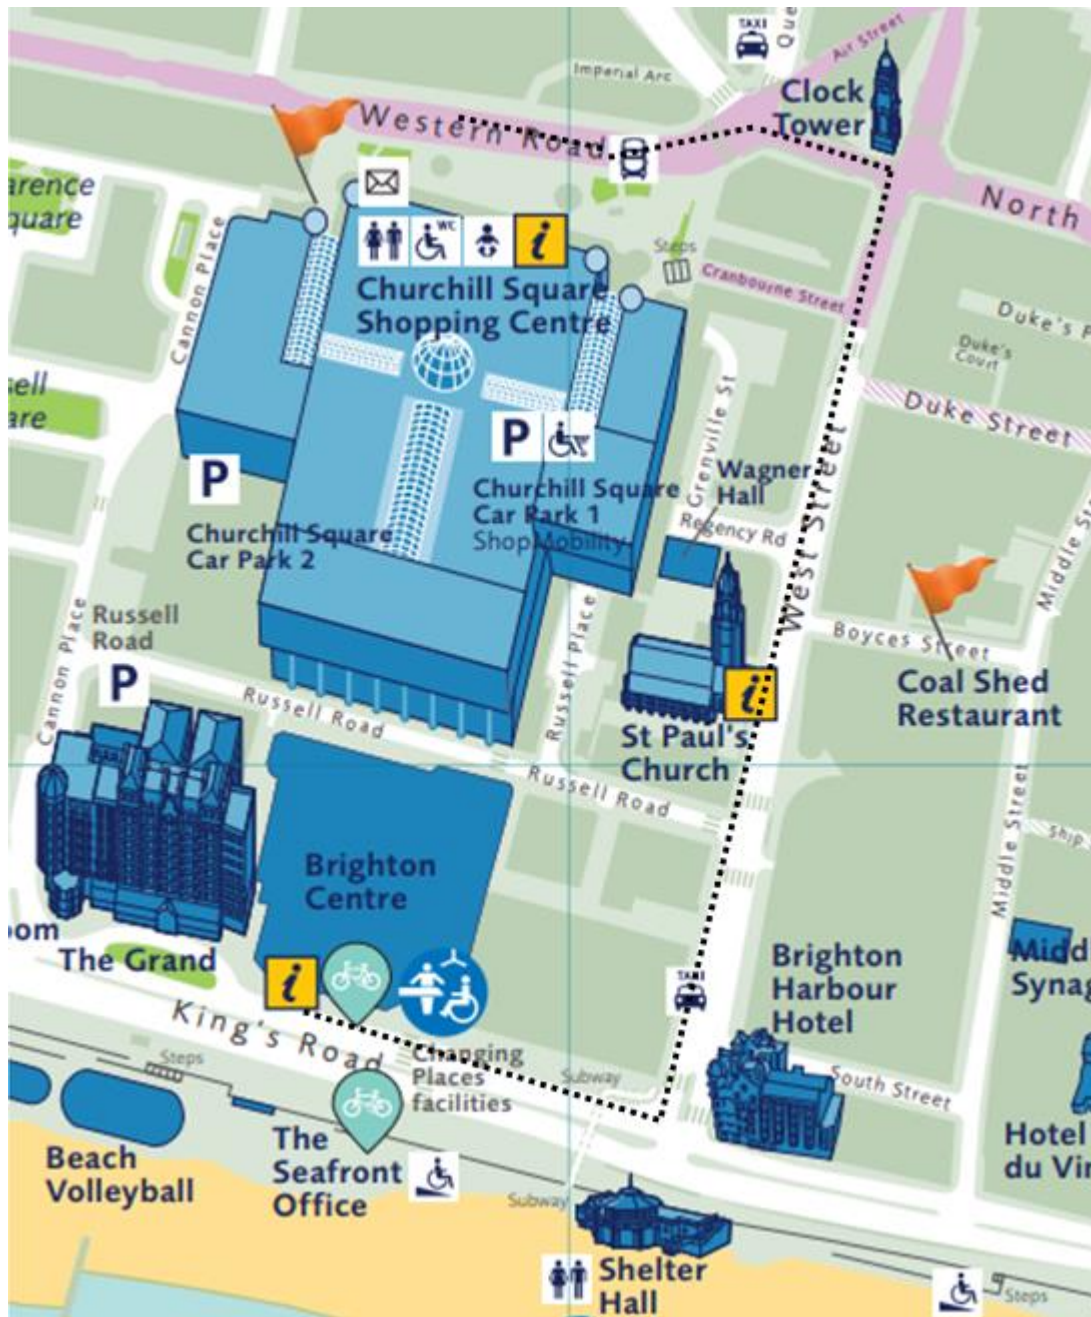

Churchill Square bus stops (shopping centre side) to Kings Road – front entrance of the Brighton Centre

Distance 0.3 mile, approx. 6 minutes

**Follow the path with the Churchill Square shopping centre to your right.**

**Continue straight ahead past Metro Bank.**

**At the corner of Waterstones, turn right onto West Street.**

**Continue down West Street.**

Take care when crossing towards Wetherspoons, this is an entrance to Churchill Square car park.

Continue down West Street.

**Continue down West Street.**

**Cross over at the traffic lights and continue straight ahead towards the sea.**

**At the bottom of West Street, turn right onto Kings Road.**

**Follow the path towards the Brighton Centre.**

**Continue along the front of the Brighton Centre.**

Front entrance to the Brighton Centre.